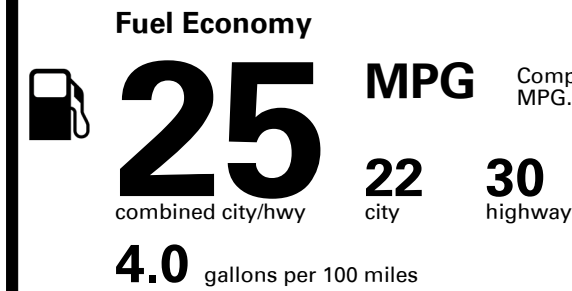

EMISSIONS:
This vehicle is certified to meet emission requirements in all 50 states

EPA DOT Fuel Economy and Environment

Compact Cars range from 14 to 119 MPG. The best vehicle rates 136 MPGe.

You spend \$2,250
more in fuel costs over 5 years
compared to the average new vehicle.